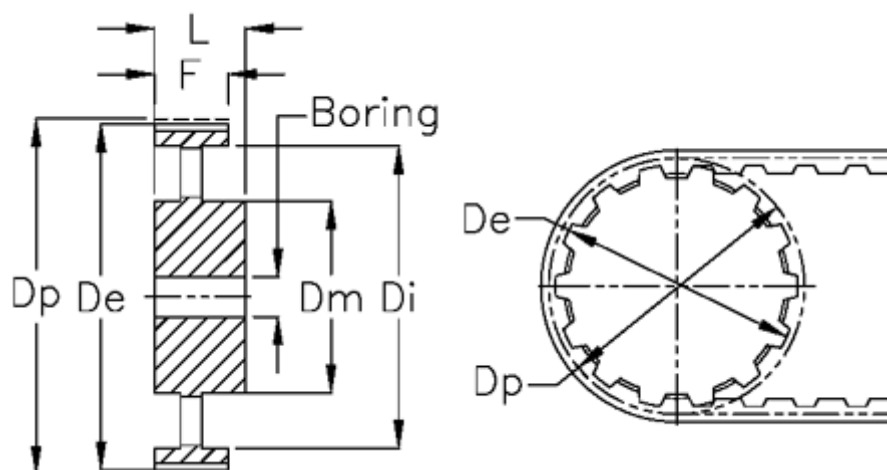

Article number: 604145192040

Description: Timing belt pulley with hub
HTD 192 14M 40

Measures

Bore	= 28	Type	= 14M
De	= 852.82	Weight	= 52.2
Di	= 813	Width	= 40
Dm	= 135		
Dp	= 855.62		
F	= 54		
L	= 69		
Tooth number	= 192		